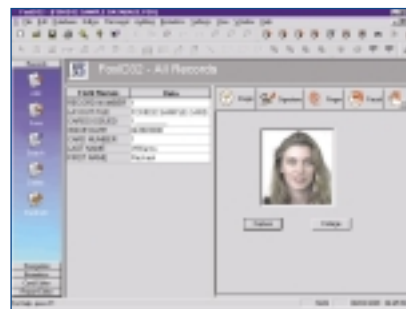

FoxID32Ultra

FoxID 32-BIT SYSTEMS

USES

- Staff ID Cards
- Loyalty Cards
- Membership Cards
- Student Cards
- Health Fund Cards
- Access Cards
- Visitor Passes
- Proof of Age Cards
- Drivers' Licenses
- Taxi Driver IDs
- Contractor IDs
- National IDs
- Bureau Services

FoxID32 Ultra is a high performance **photo ID software** package that is feature rich, powerful and extremely secure. This dynamic ID system can be tailored to suit all your Identification needs.

FoxID32 Ultra allows you to produce **full color photo ID cards** in seconds on any Windows™ compatible printer. Cards can contain photos, text, signatures, fingerprints, barcodes and magnetic stripe encoding.

FoxID32 Ultra offers the added benefit of a tightly **integrated real-time, third party system interface** using FoxLoader. This gives FoxID32 Ultra direct connectivity to another system's database.

With FoxID32 Ultra, you will find it easy to monitor your personnel records. The **quick-search function** can be used on any field to quickly find the data you are looking for. For a more complex search involving multiple fields, the powerful **search engine** will be able to produce results that meet all of your criteria.

Custom designed reports can be produced in seconds. With the integrated **card and report editor**, templates can be created easily.

Images, fingerprints or **signatures** can be captured instantly using simple point and click operations. Data can be added quickly using the drop down lists for data entry.

FoxID32 Ultra supports most common **barcode** formats including the 2-Dimensional PDF417 barcode. **Magnetic stripes** can be encoded from any field within your database.

With the latest in card printing technology, cards can be produced with holograms, watermarks and **ghosted images** to add to card security.